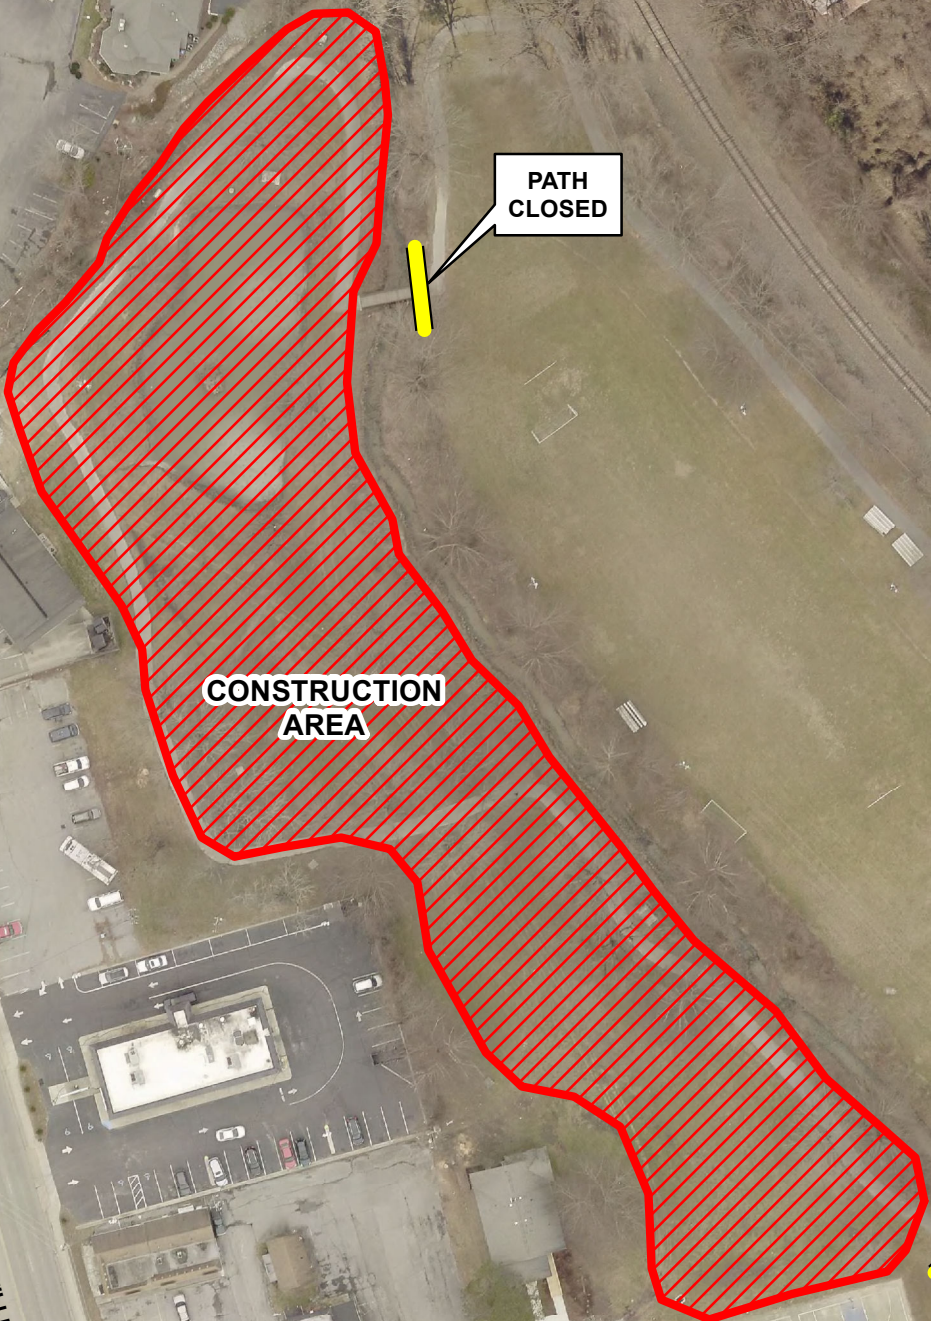

PATTON PARK POND AND STREAM IMPROVEMENTS

**PATH
CLOSED**

**CONSTRUCTION
AREA**

**PATH
CLOSED**

MEADOWBROOK TER

ASHEVILLE HWY

E CLAIRMONT DR