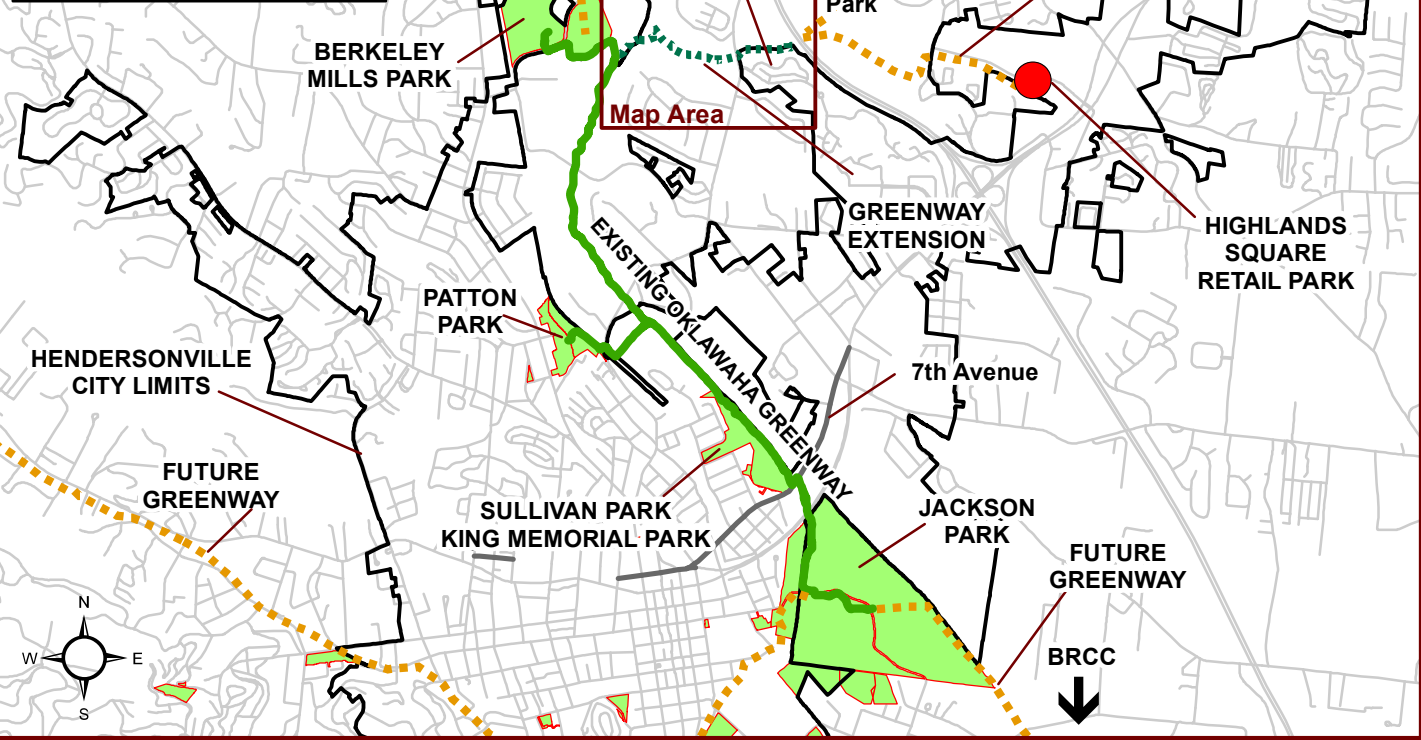

OKLAWAHA GREENWAY CLEAR CREEK EXTENSION

SITE PLAN

VICINITY MAP

| | |
|--|---|
| | Oklawaha Greenway Extension PARTF Request |
| | PARTF Request Easement to be Acquired |
| | Existing Oklawaha Greenway |
| | Public Parks |
| | Future Greenways |
| | Map Inset Area |

MTP