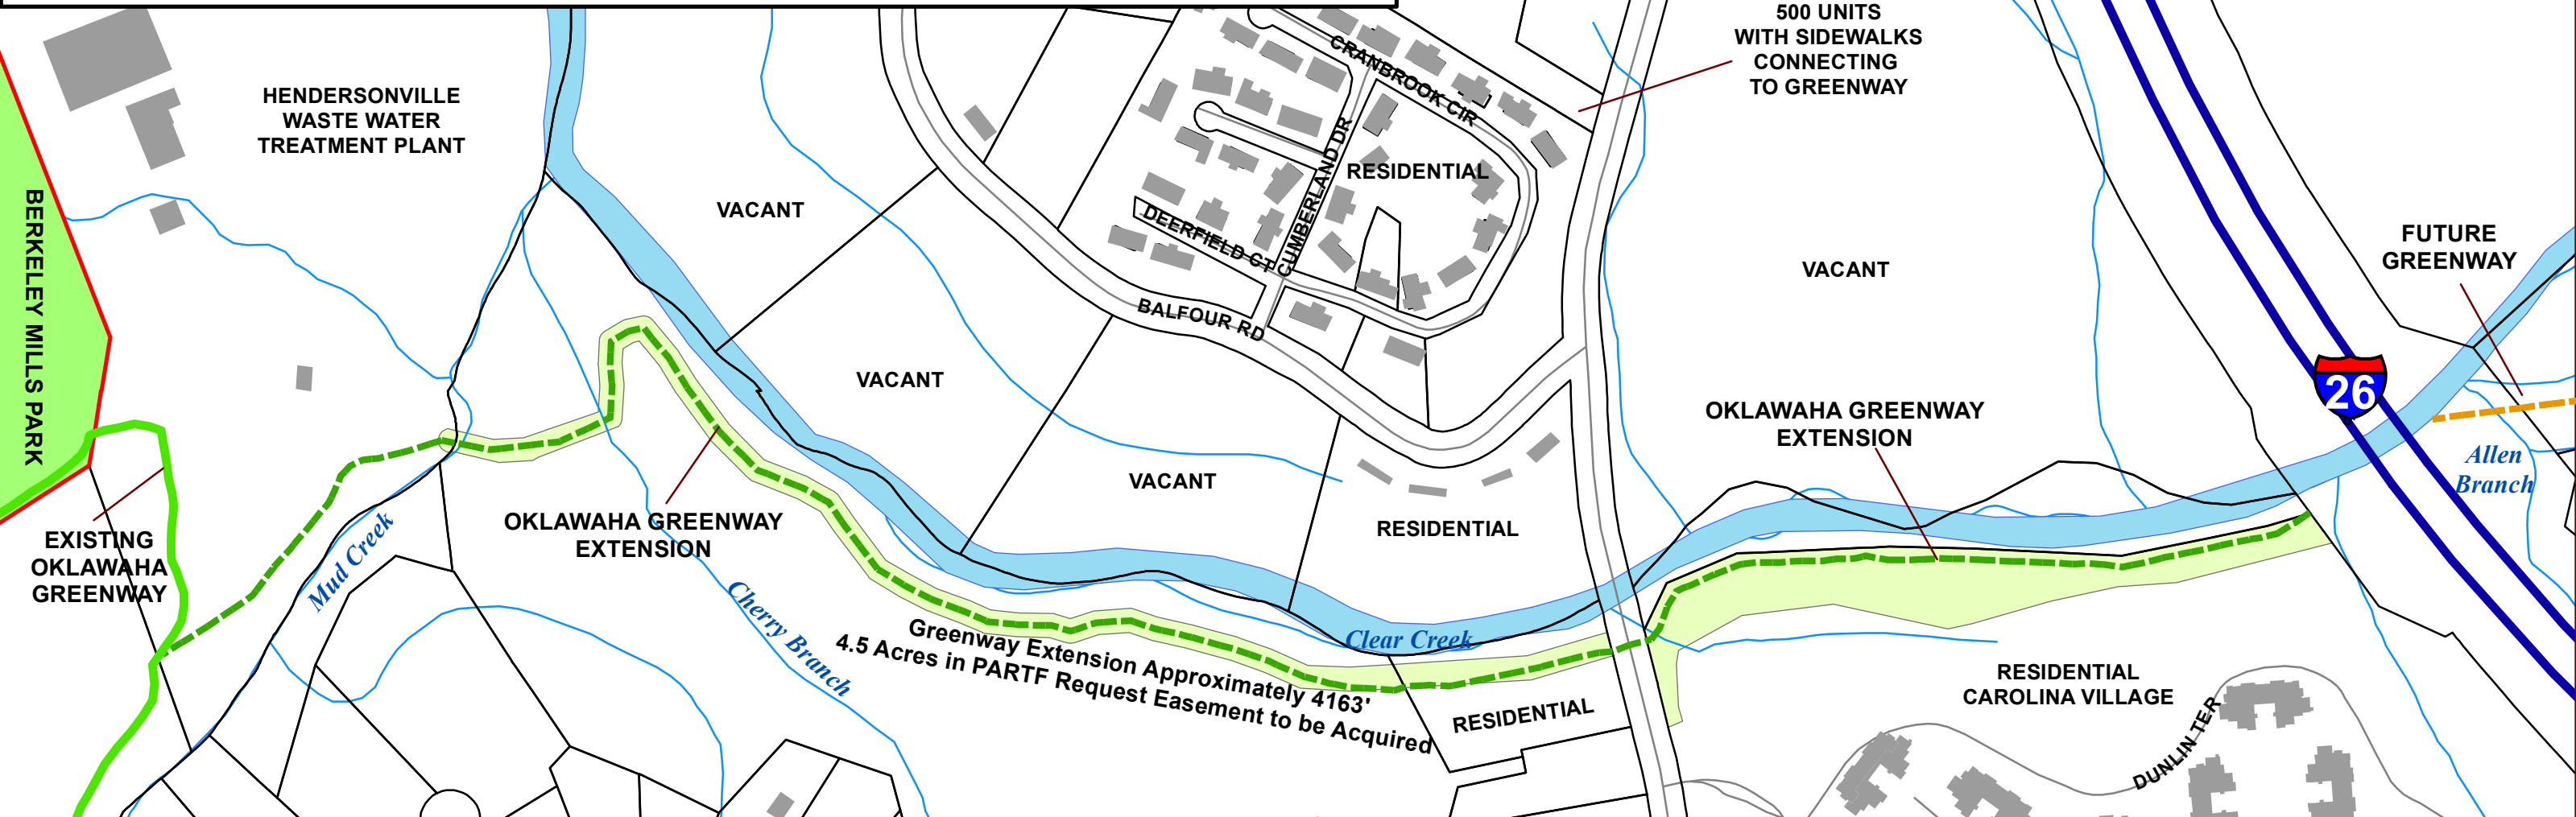

OKLAWAHA GREENWAY CLEAR CREEK EXTENSION

SITE PLAN

VICINITY MAP

| | |
|--|---|
| | Oklawaha Greenway Extension PARTF Request |
| | PARTF Request Easement to be Acquired |
| | Existing Oklawaha Greenway |
| | Public Parks |
| | Future Greenways |
| | Map Inset Area |

MTP